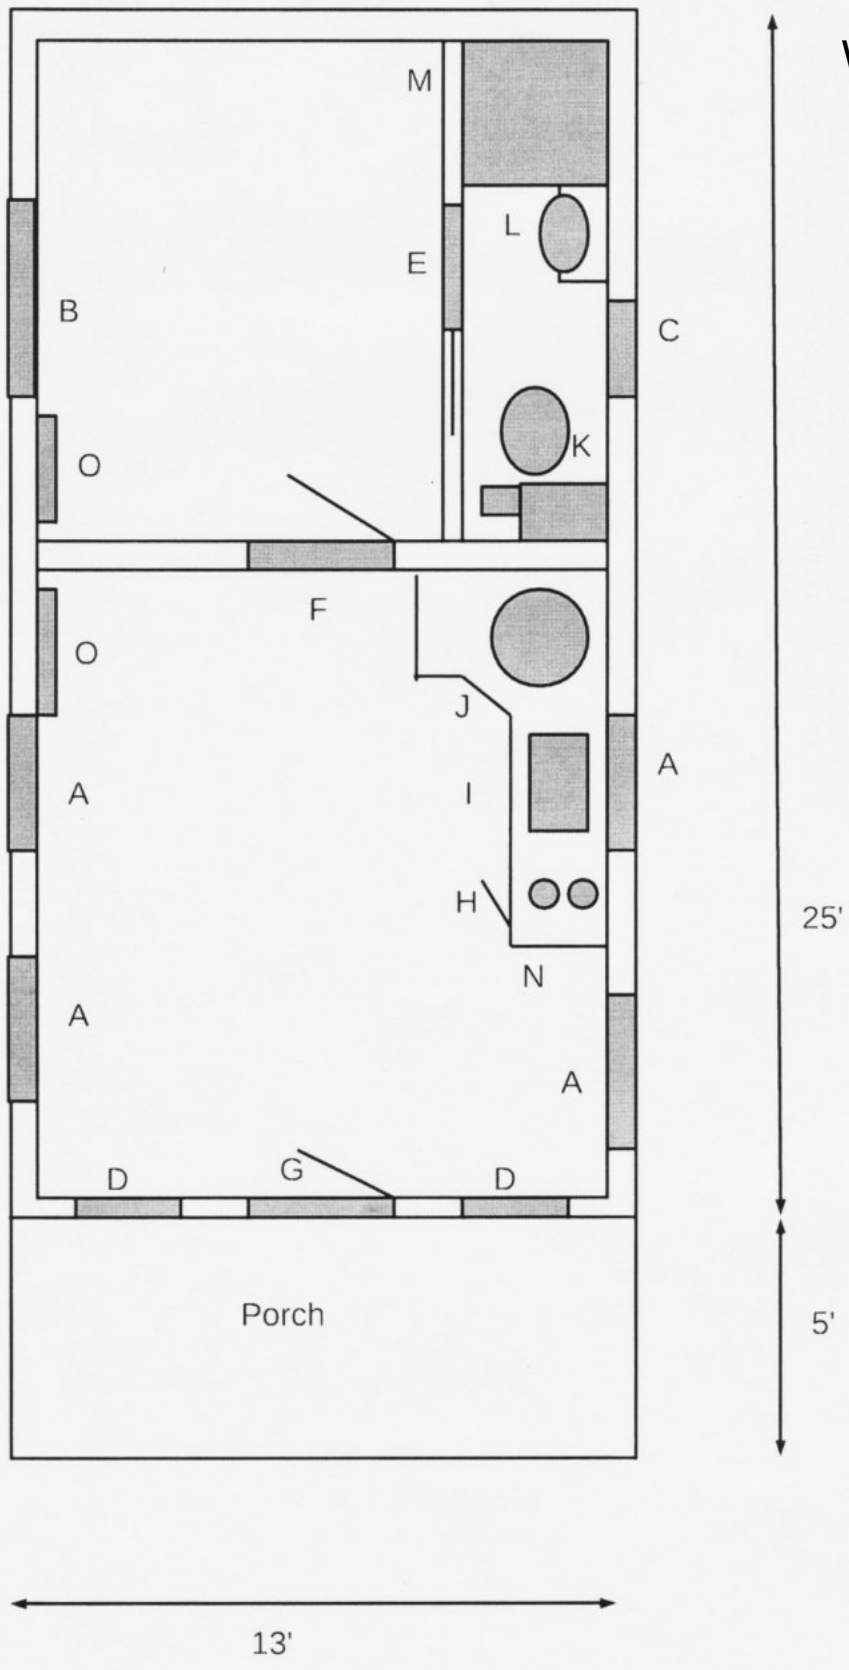

# WILDERNESS LOG CABIN

- A. 3-0 x 3-0
- B. 4-0 x 4-0 egress window
- C. 2-0 x 2-0 slider
- D. 2-0 x 3-0 slider
- E. 30" pocket door
- F. 30" door
- G. 36" steel half-glass entry door
- H. Cooktop and under counter refrigerator
- I. Double sink
- J. Lazy susan
- K. On-demand water heater
- L. 2' vanity
- M. 3' shower
- N. Overhead cabinets
- O. Cadet baseboard heater